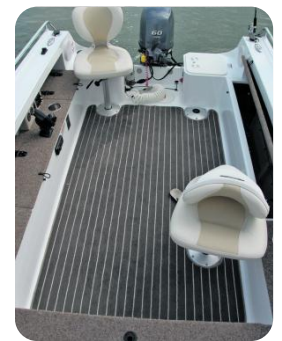

BV 4000 Series

The Latest edition, the BV4000 series "The Big small boat"

- Australian built with 3 yrs structural warranty
- Built tough using 5083 4mm plate all round,
- Sizes ranging from 4.4m – 4.8m.
- Featuring a 15 degree dead rise with large return chines, sealed aluminium floor, side decks, solid gunwale extrusion & positive foam floatation.
- Available in 3 layouts - Side console, Centre console and Tiller steer.

4.8m Tiller elite

Standard Inclusions

	4400	4600	4800
Computer design	✓	✓	✓
Grid frame technology	✓	✓	✓
Built to AS1799.1	✓	✓	✓
Fine Bow Entry for a smooth ride	✓	✓	✓
Wide Chine for a dry ride with excellent stability	✓	✓	✓
6mm stringers	✓	✓	✓
Self-draining Anchor Well	✓	✓	✓
Bow Roller and Bollard	✓	✓	✓
Sealed floor with sump and bilge pump	✓	✓	
Self Draining Floor with scuppers			✓
4 x seat sockets	✓	✓	✓
Seating: 2 x Bucket seats on pedestals	✓	✓	✓
Rod Holders (4)	✓	✓	✓
Positive foam floatation (basic)	✓	✓	✓
Side pockets	✓	✓	✓
Raised casting platform	✓	✓	✓
Hard wearing keel capping	✓	✓	✓
Hard wearing extruded gunwale	✓	✓	✓
150mm wide side decks	✓	✓	✓
Acrylic wind shield on console models	✓	✓	✓
Boarding steps	✓	✓	
Full transom with built in boarding platform	✓		✓
Open transom (tiller steer layout)	✓	✓	✓
2 x folding cleats (aft mounted)	✓	✓	✓
Cnc aluminium bung	✓	✓	✓
Low profile bow and grab rails	✓	✓	✓